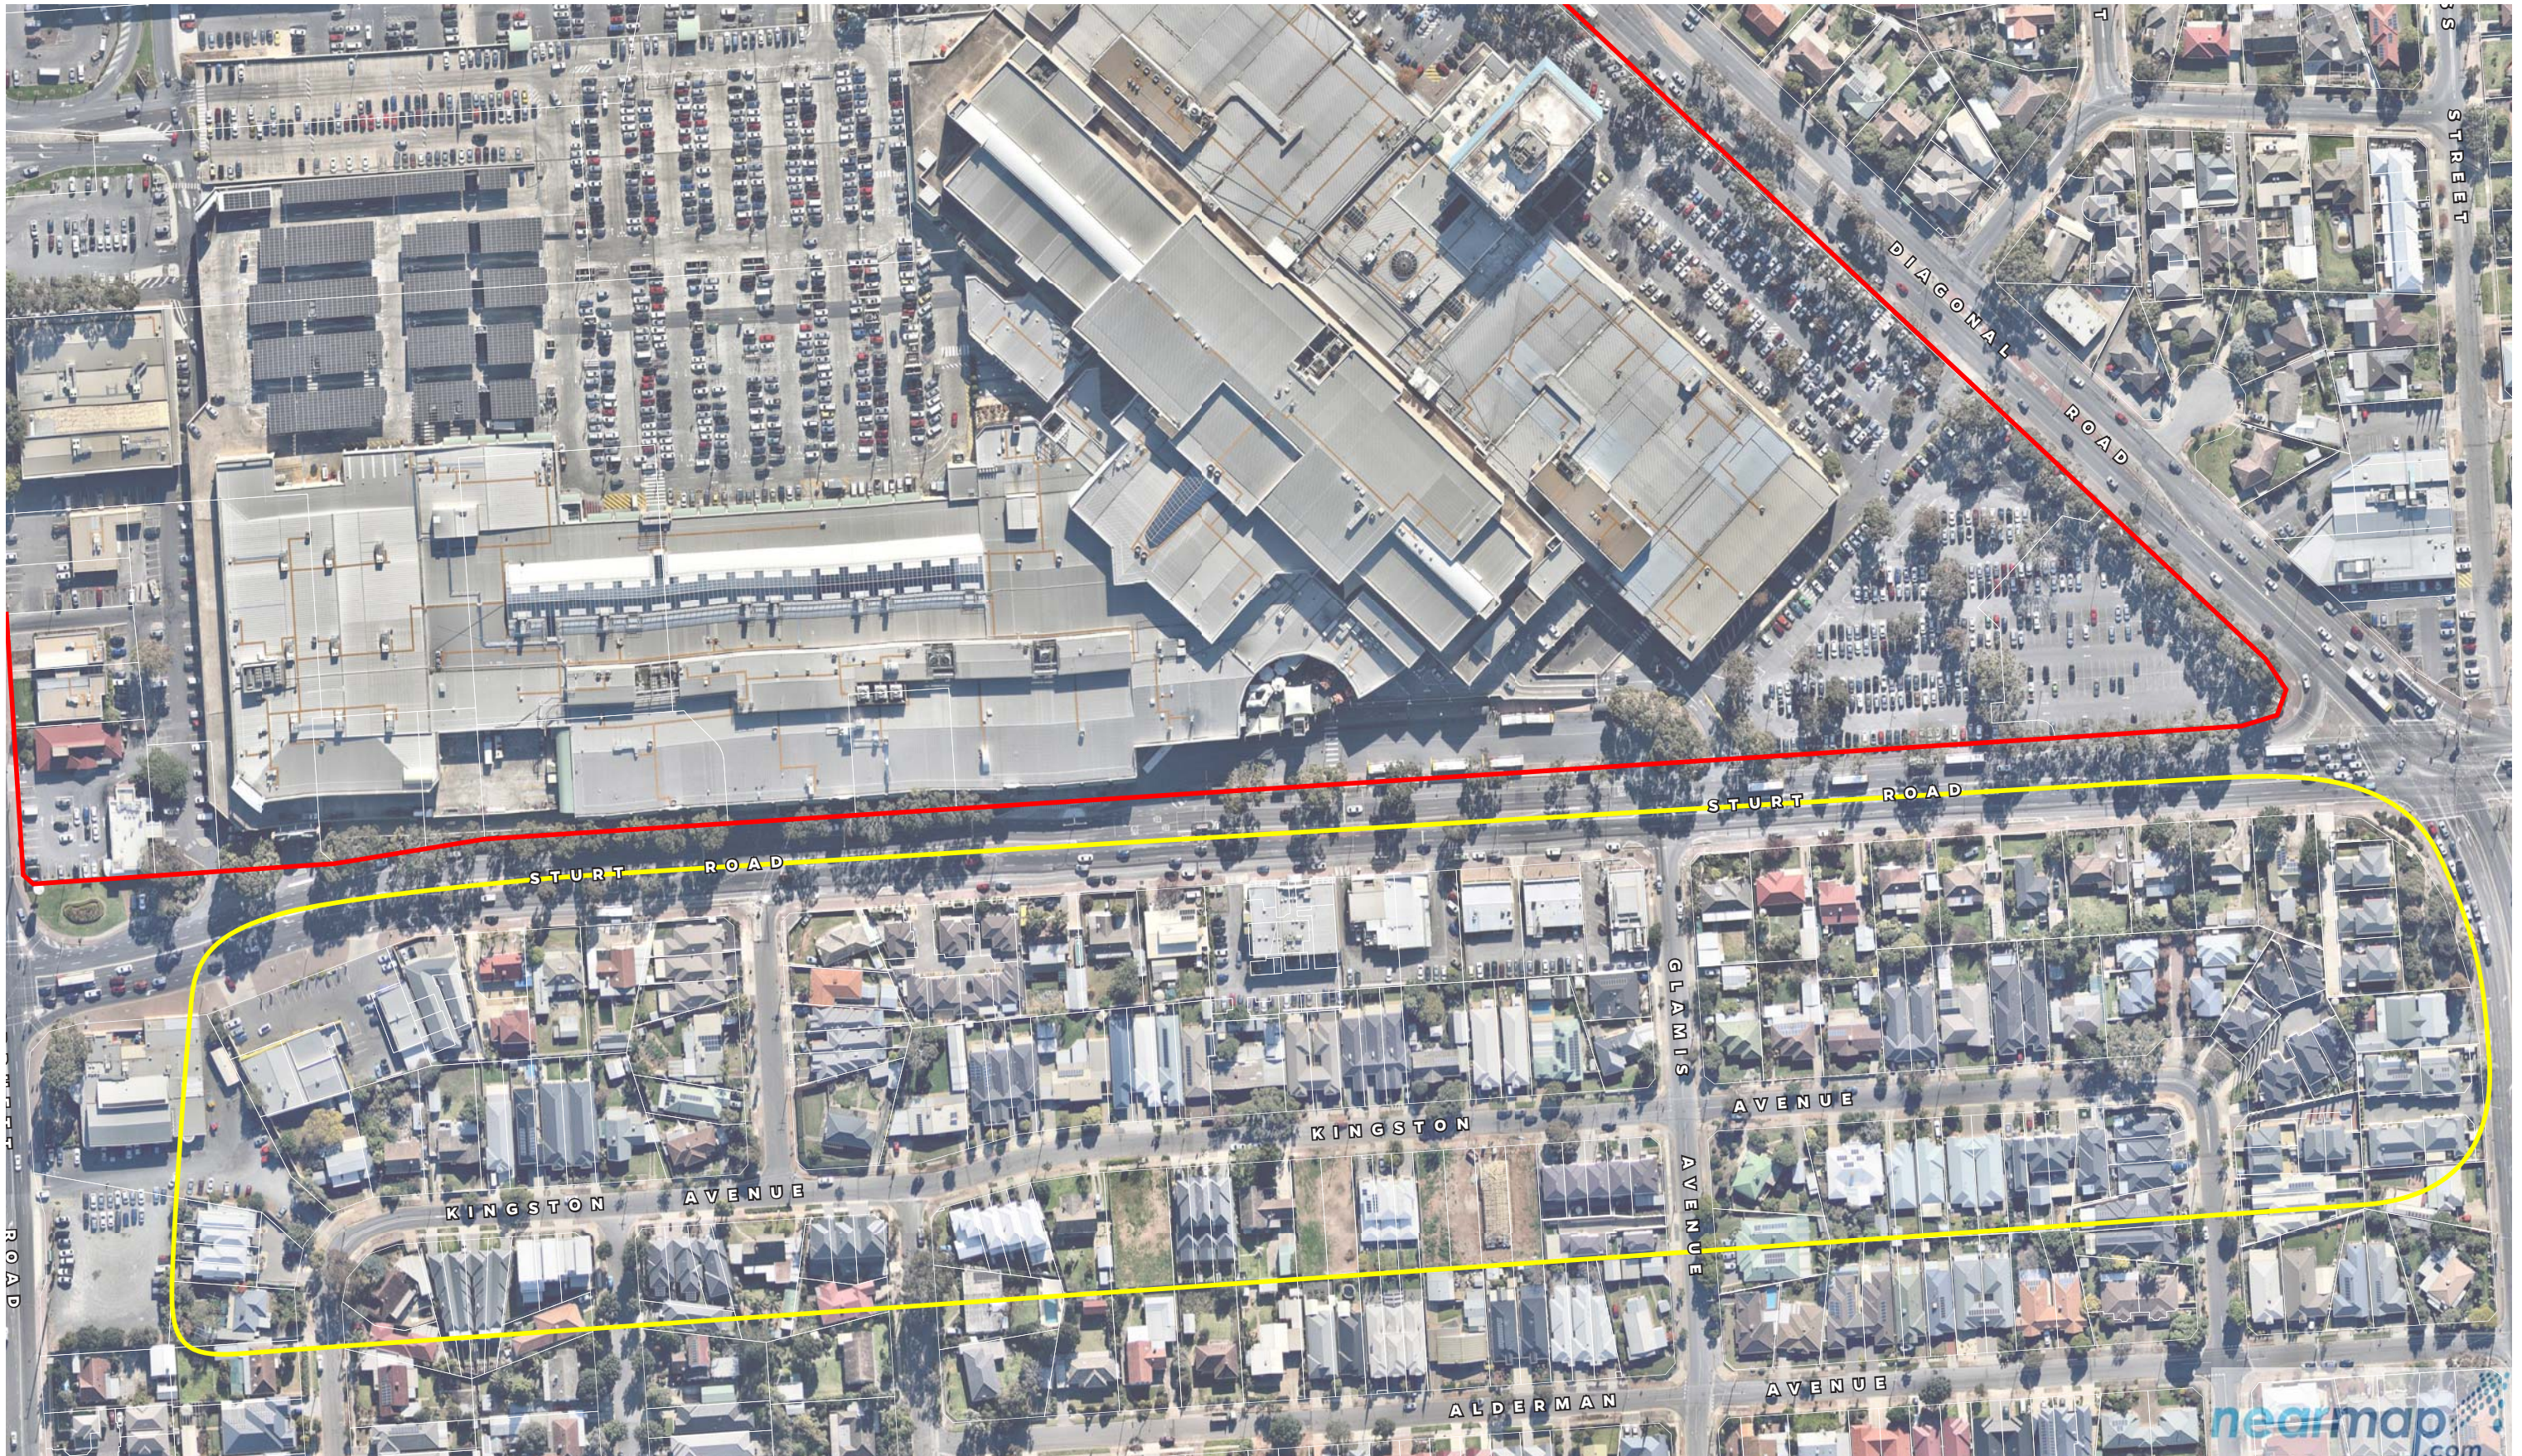

AERIAL IMAGE: Wednesday, 21st June 2017 - approximately 11:30AM

- Westfield Marion Shopping Centre
- Study Area

RECEIVED
7 May 2019
SCAP

**On-Street Car Parking Study
- Study area 3**

ADJACENT WESTFIELD MARION SHOPPING CENTRE

For Scentre Group