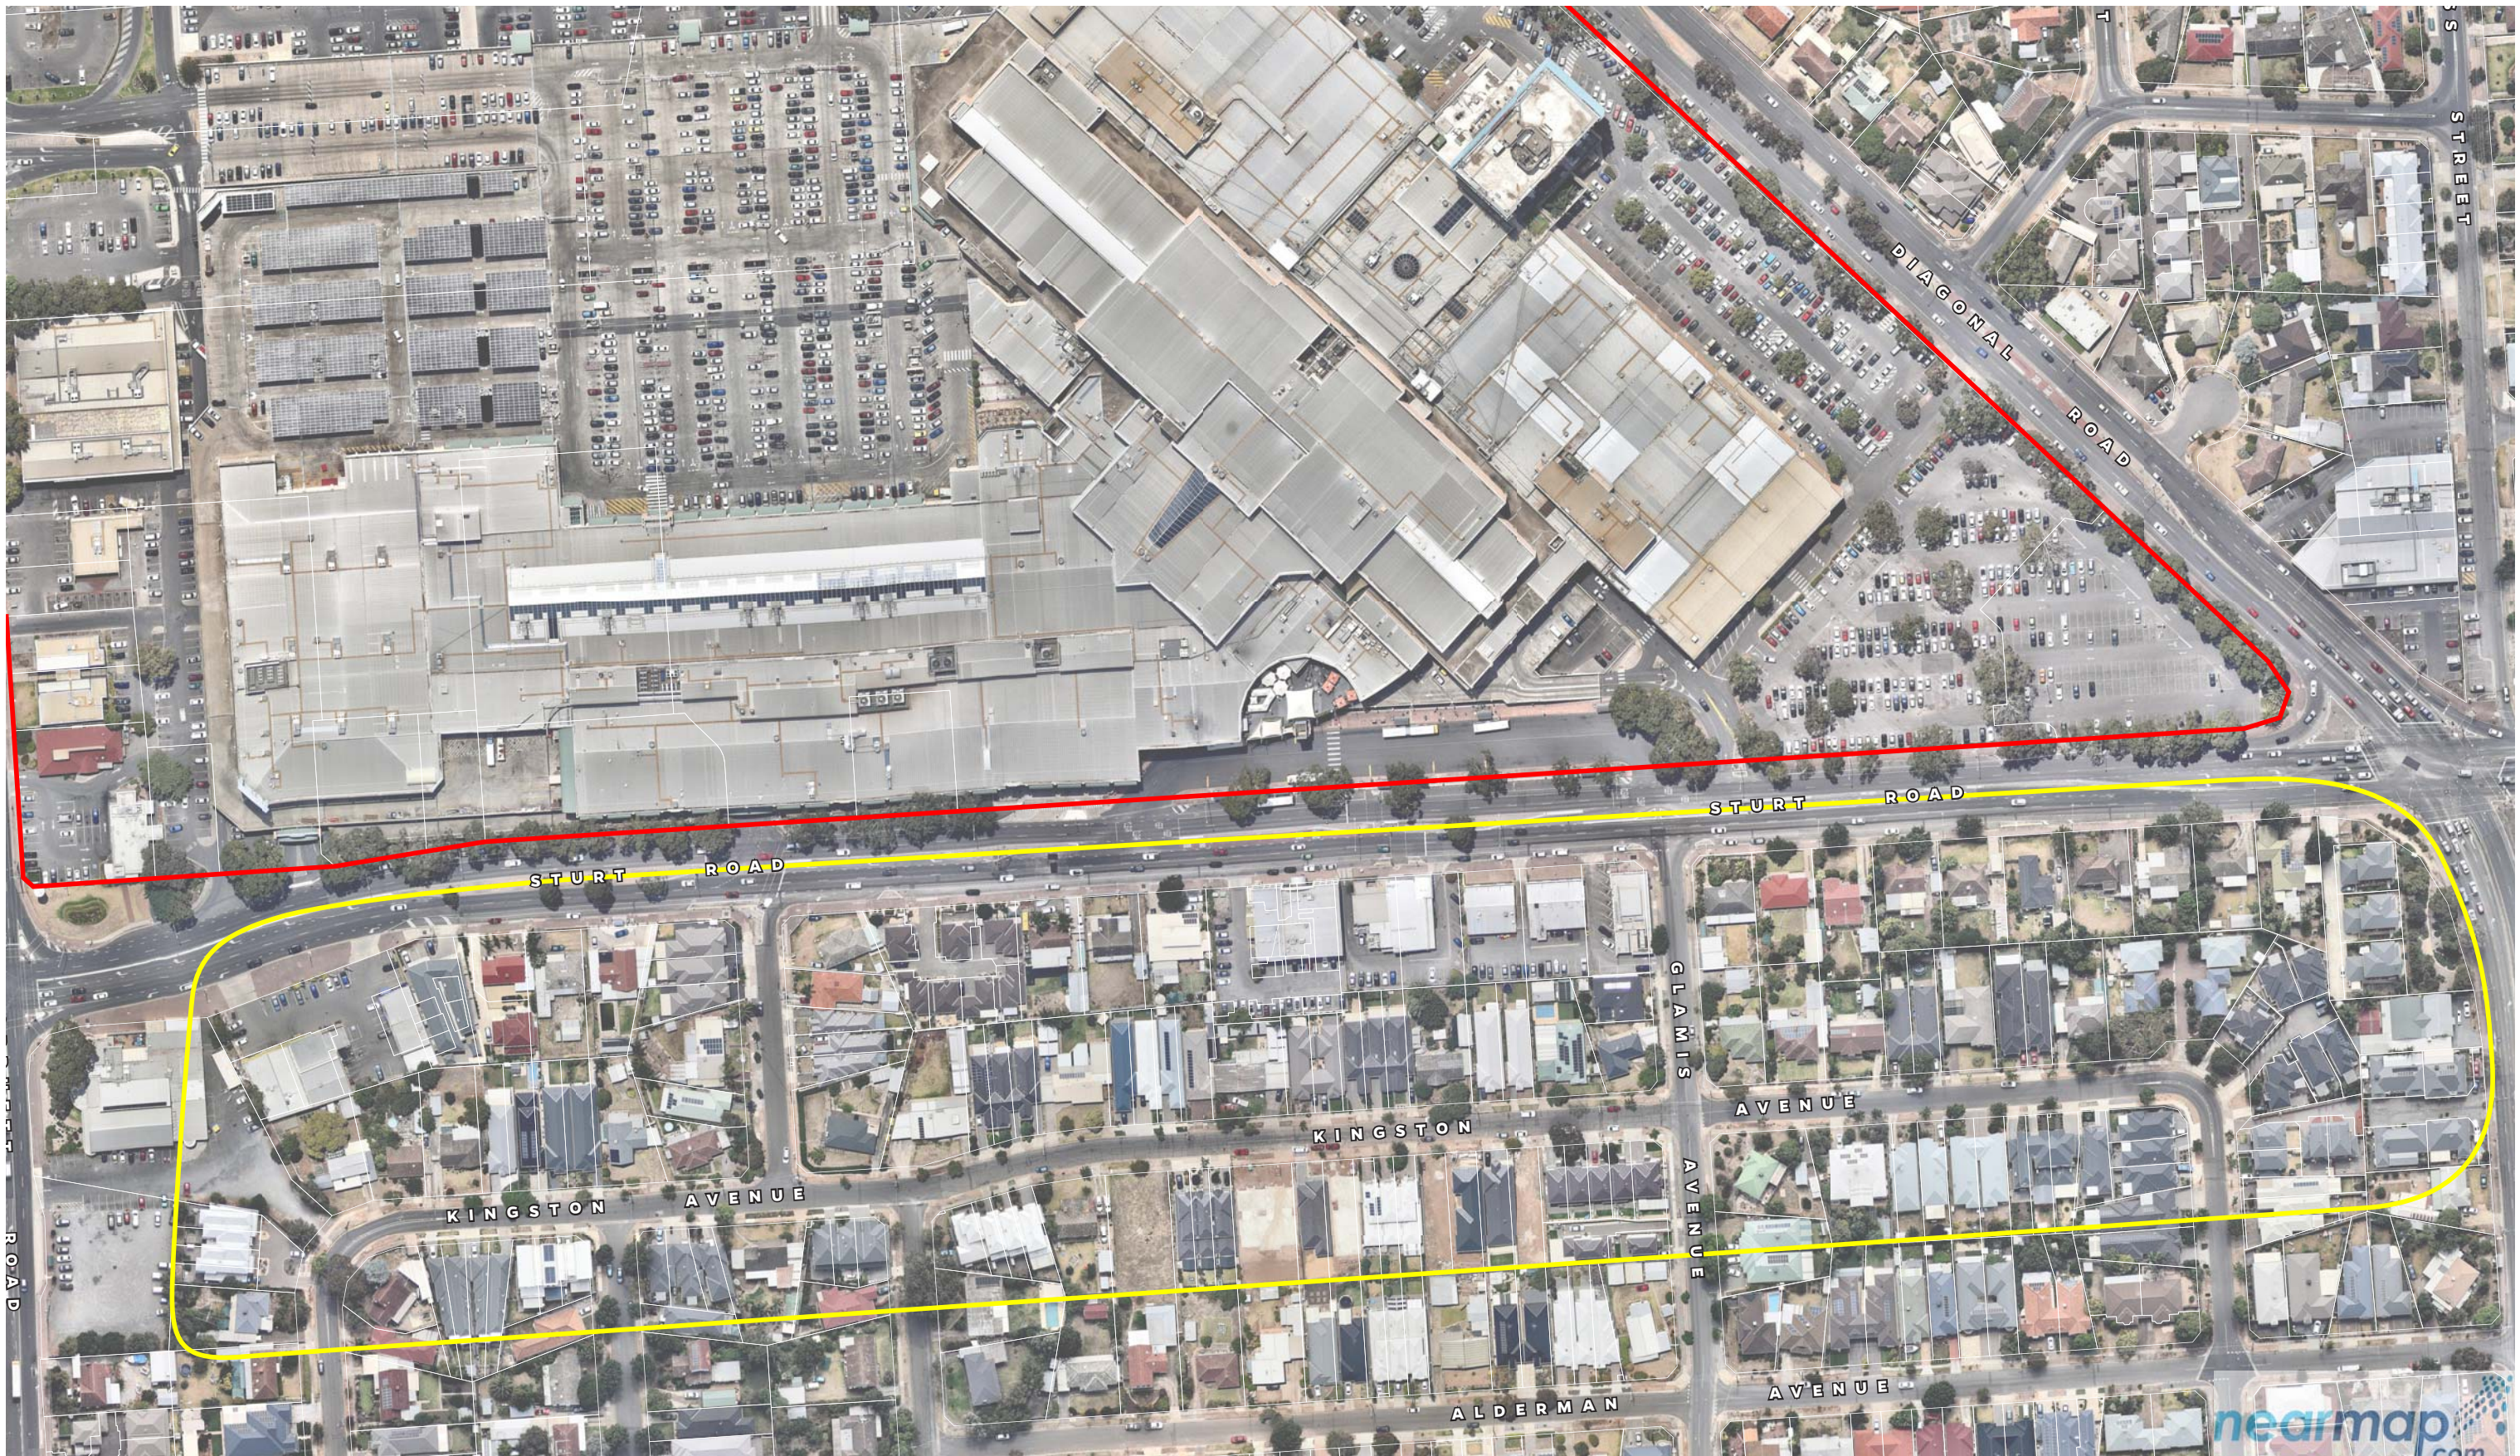

AERIAL IMAGE: Monday, 26th February 2018 - approximately 1:30PM

- Westfield Marion Shopping Centre
- Study Area

RECEIVED
7 May 2019
SCAP

**On-Street Car Parking Study
- Study area 3**

ADJACENT WESTFIELD MARION SHOPPING CENTRE

For Scentre Group