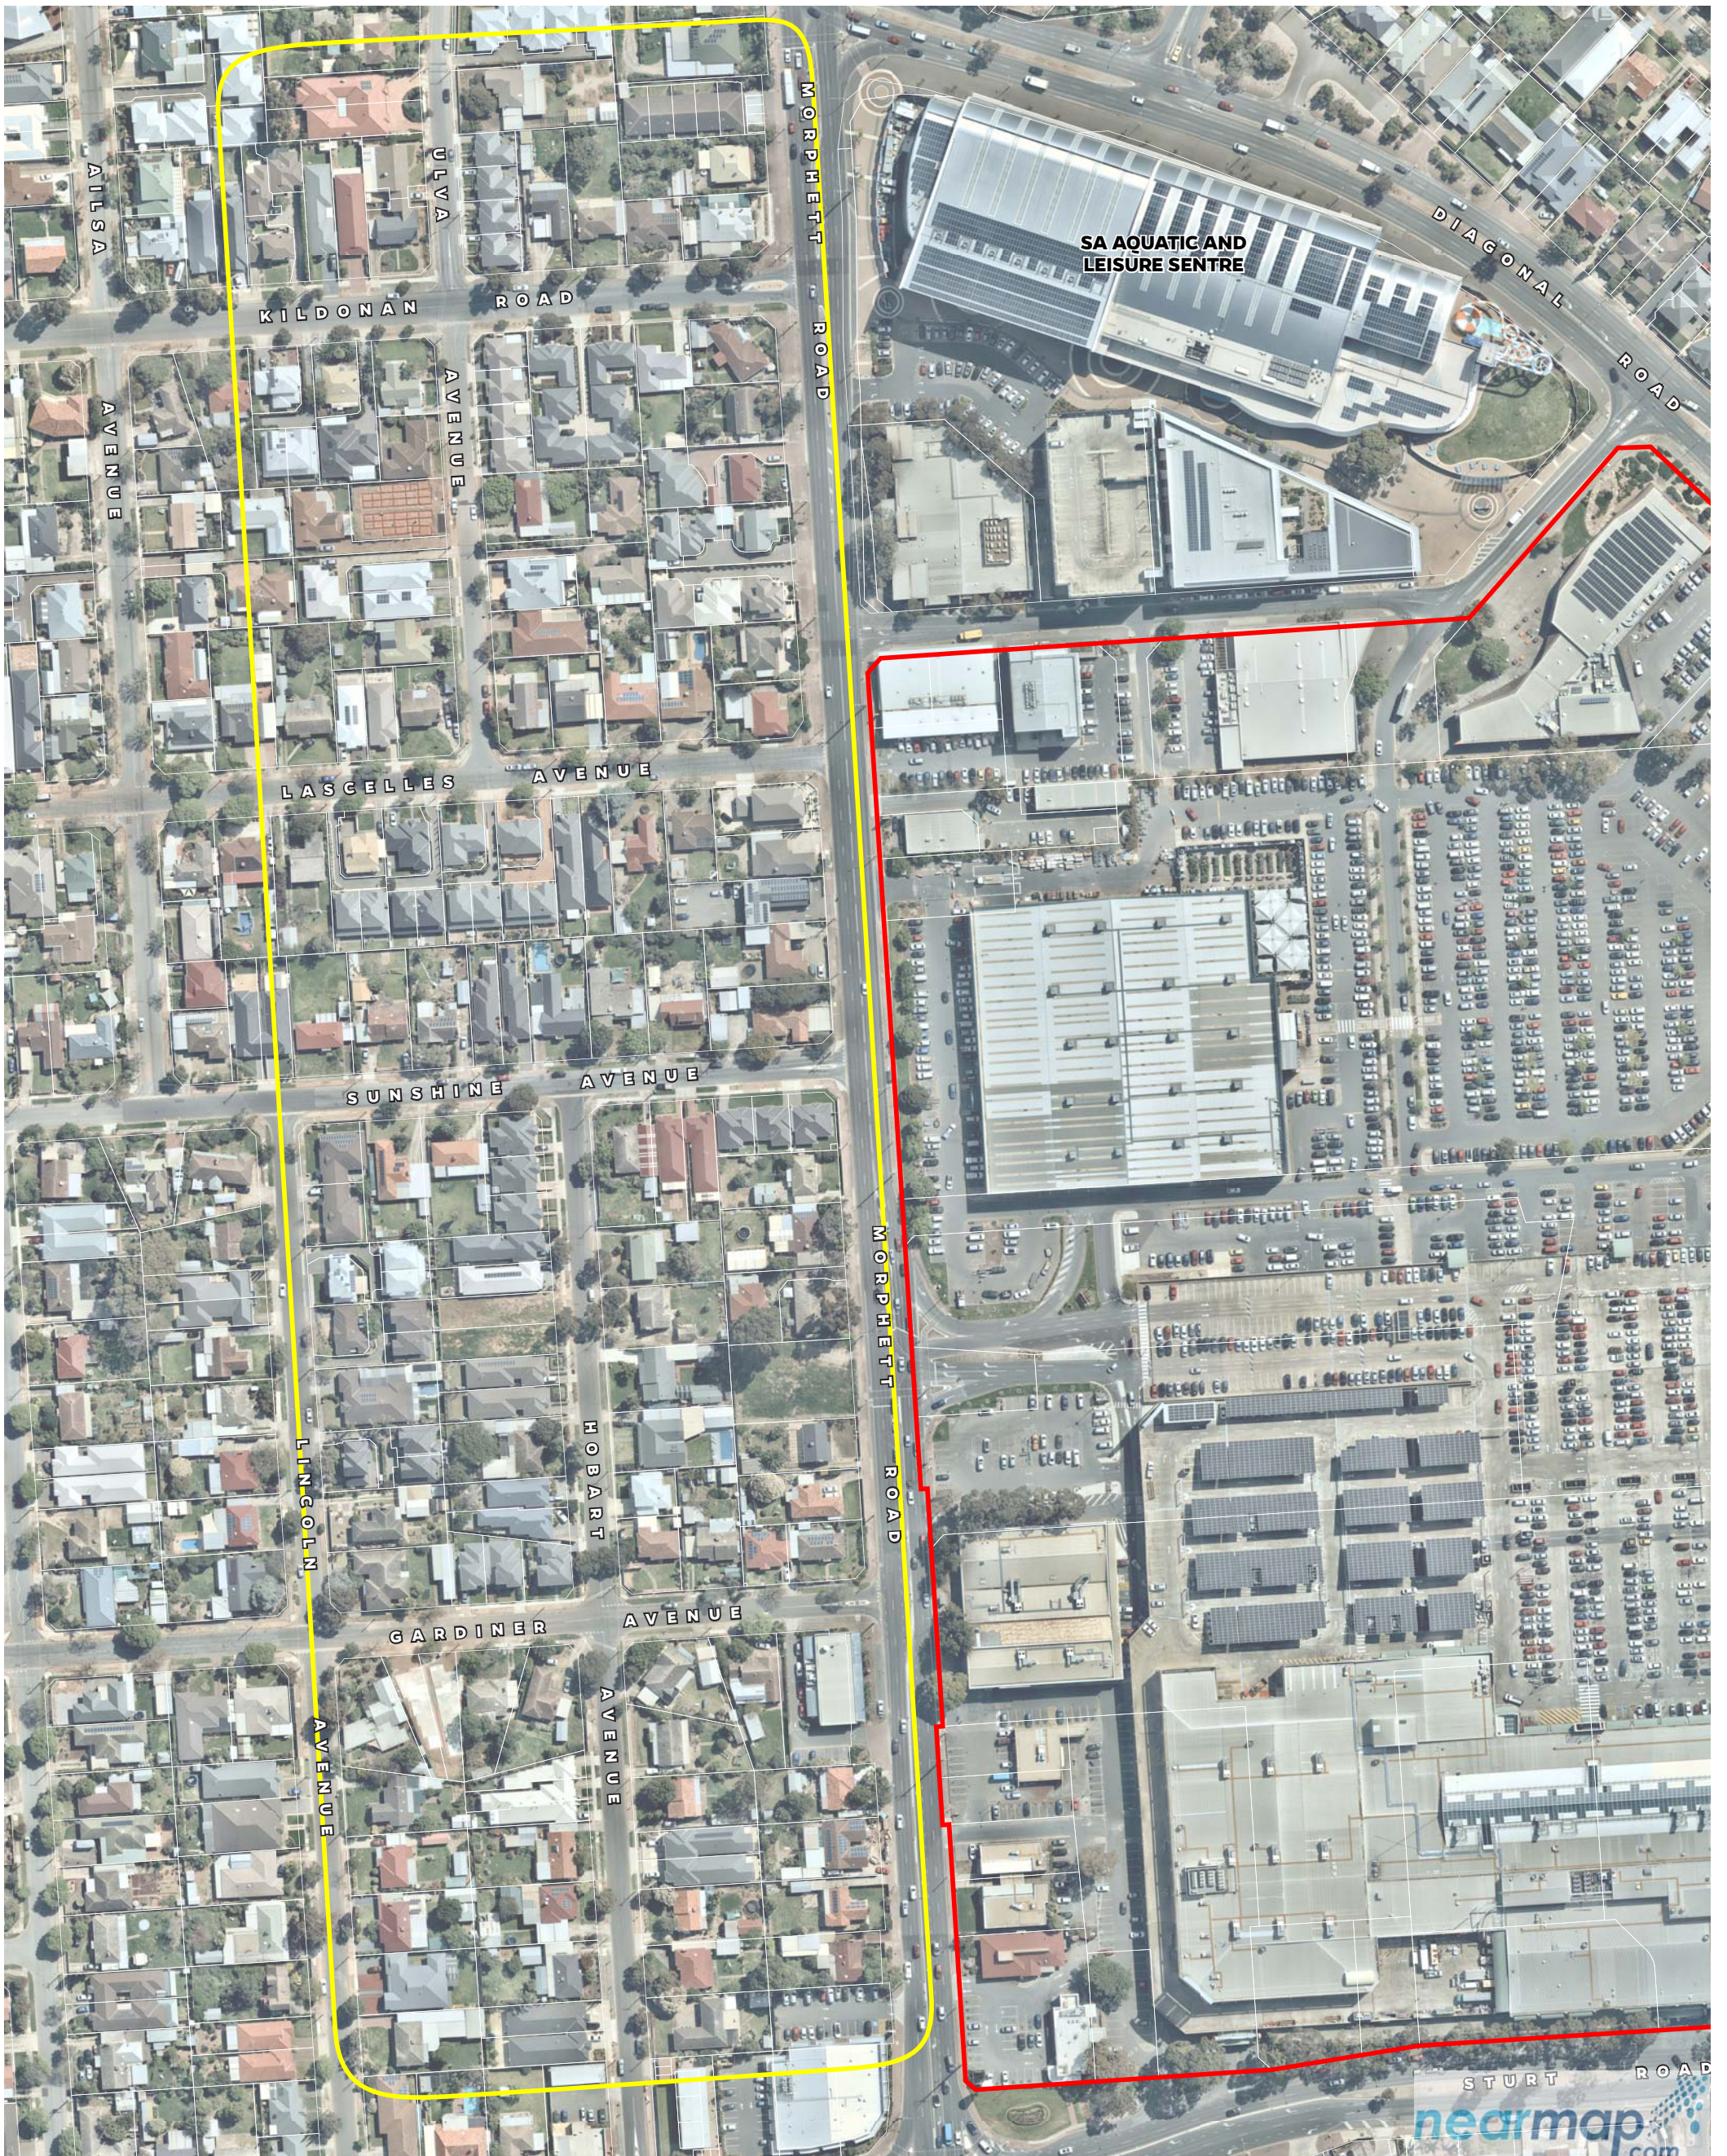

AERIAL IMAGE: Monday, 2nd October 2017 - approximately 11:00AM

- Westfield Marion Shopping Centre
- Study Area

RECEIVED
7 May 2019
SCAP

**On-Street Car Parking Study
- Study area 4**

ADJACENT WESTFIELD MARION SHOPPING CENTRE

For Scentre Group