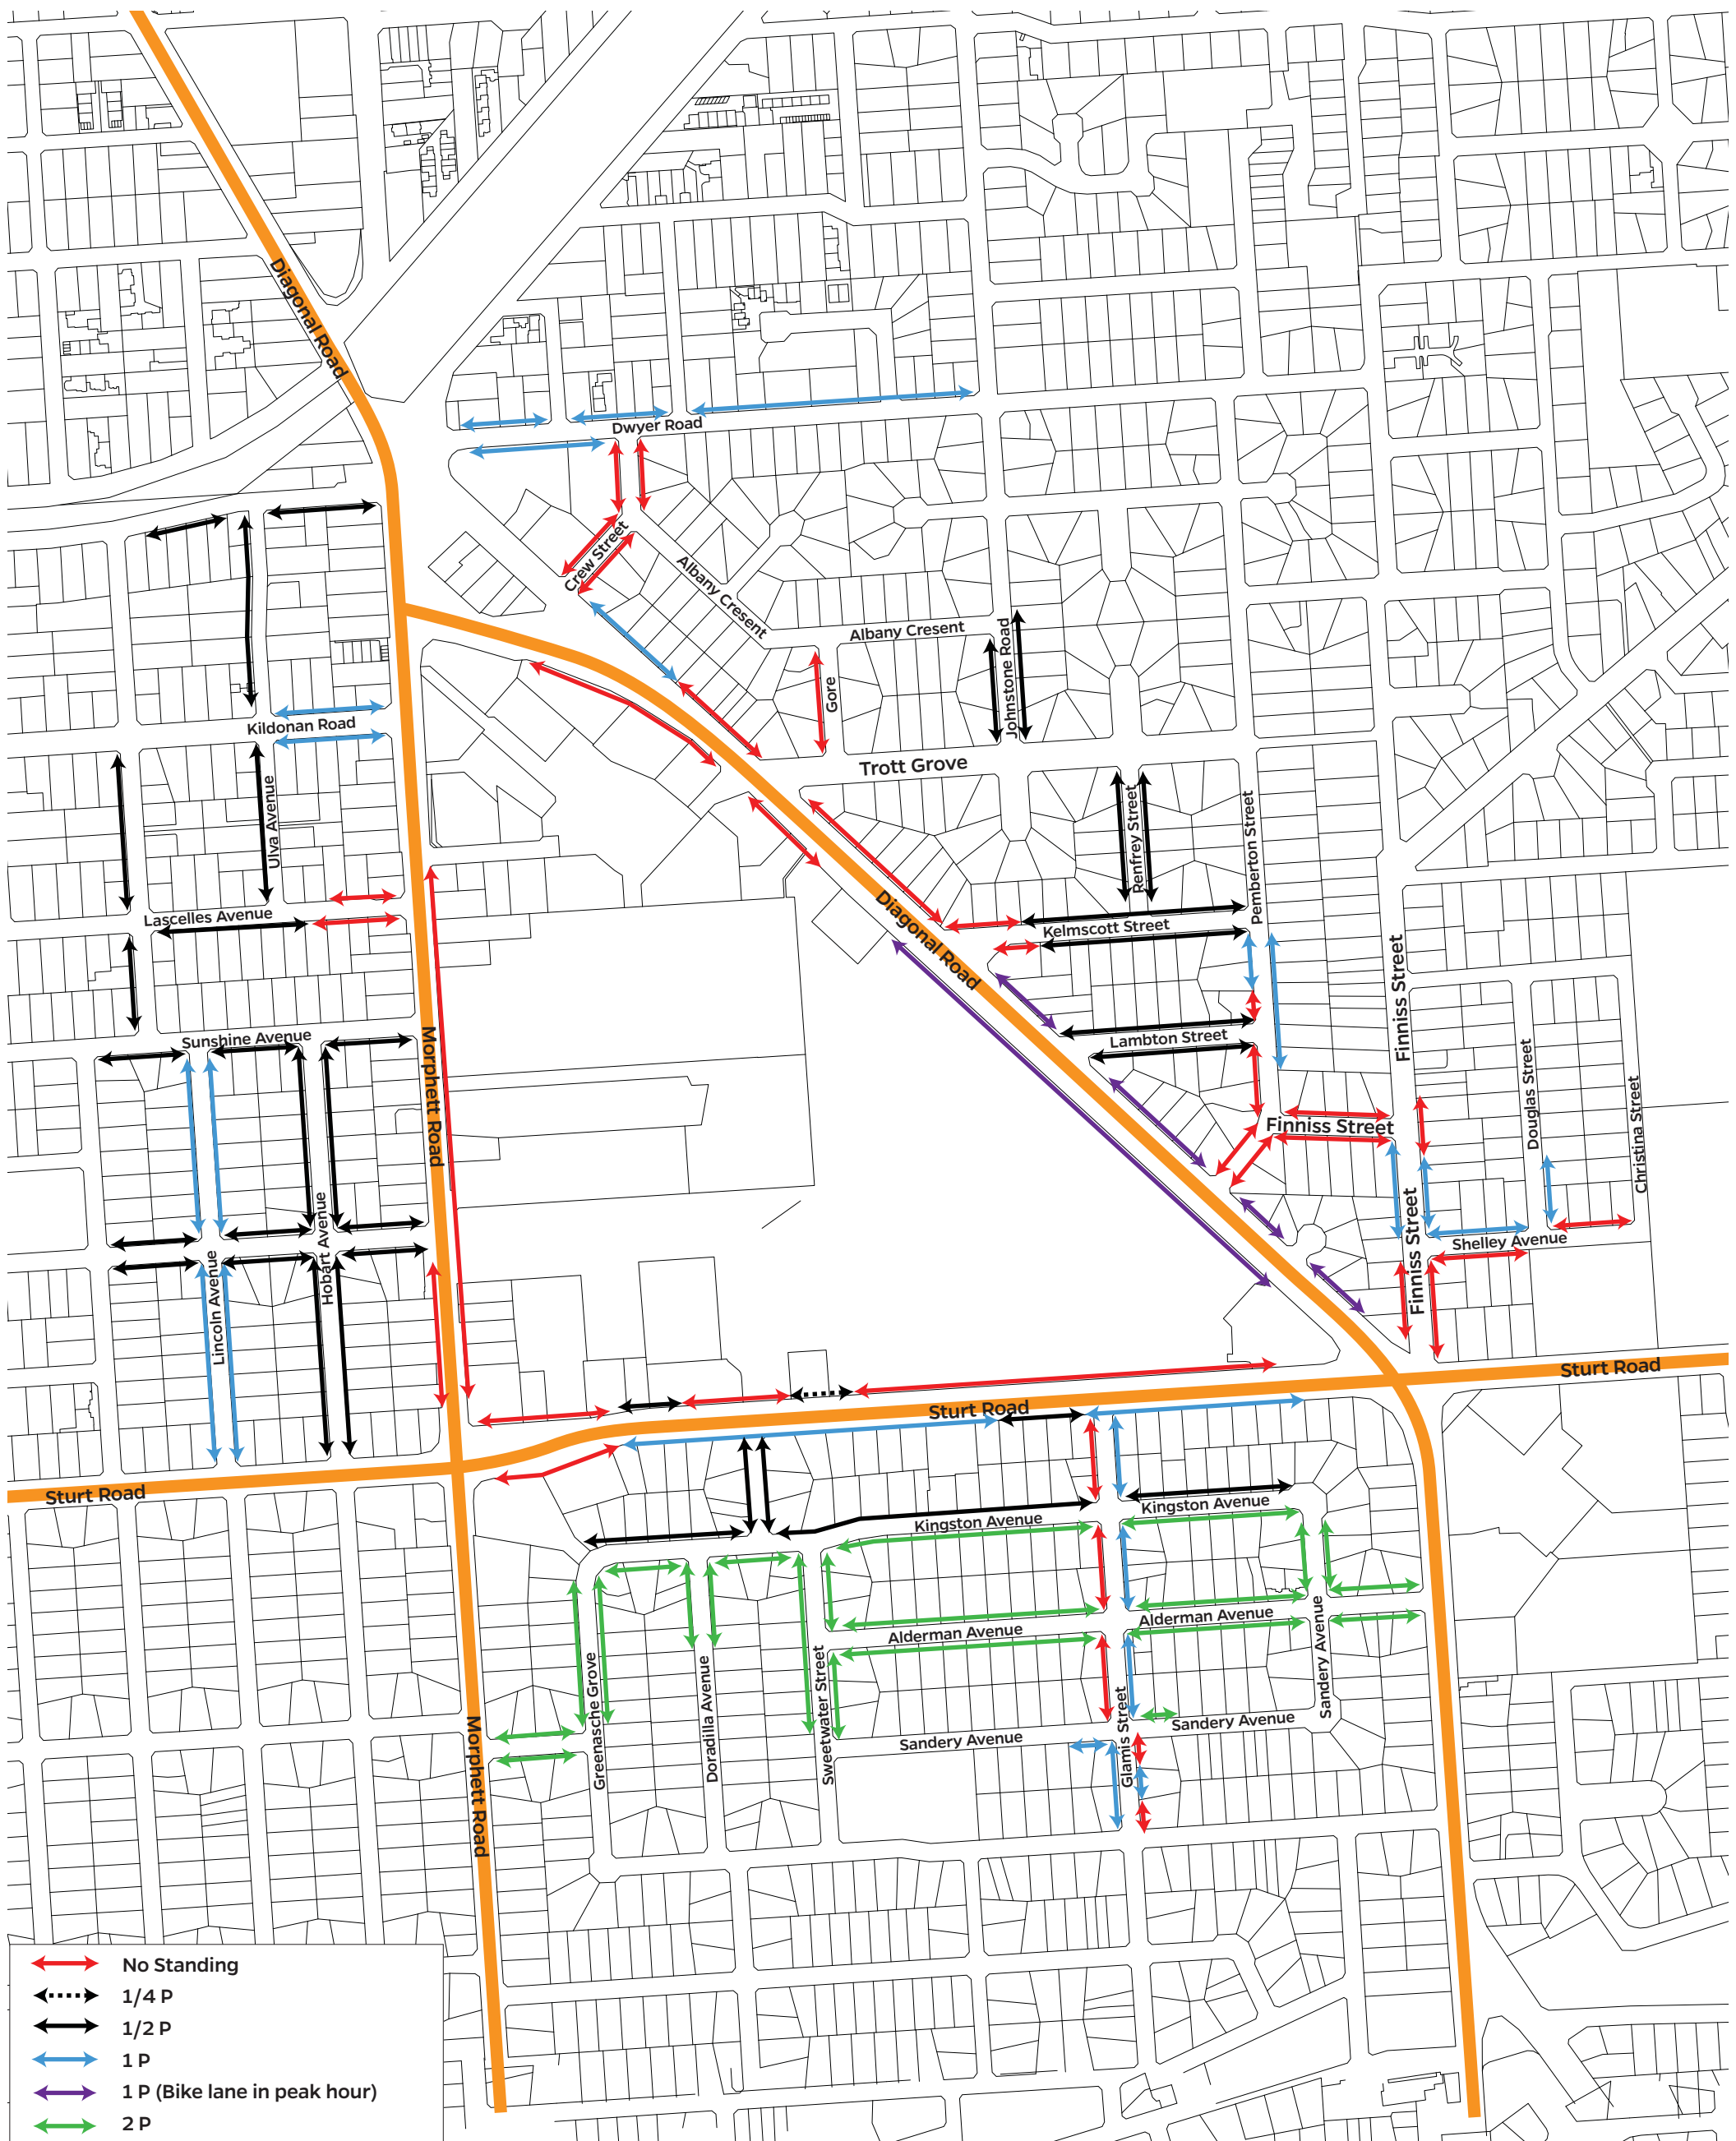

- Westfield Marion Shopping Centre
- Study Area

RECEIVED
7 May 2019
SCAP

**On-Street Car Parking Study
- Study area 4**

ADJACENT WESTFIELD MARION SHOPPING CENTRE

For Scentre Group

	No Standing
	1/4 P
	1 P
	1 P (Bike lane in peak hour)
	2 P