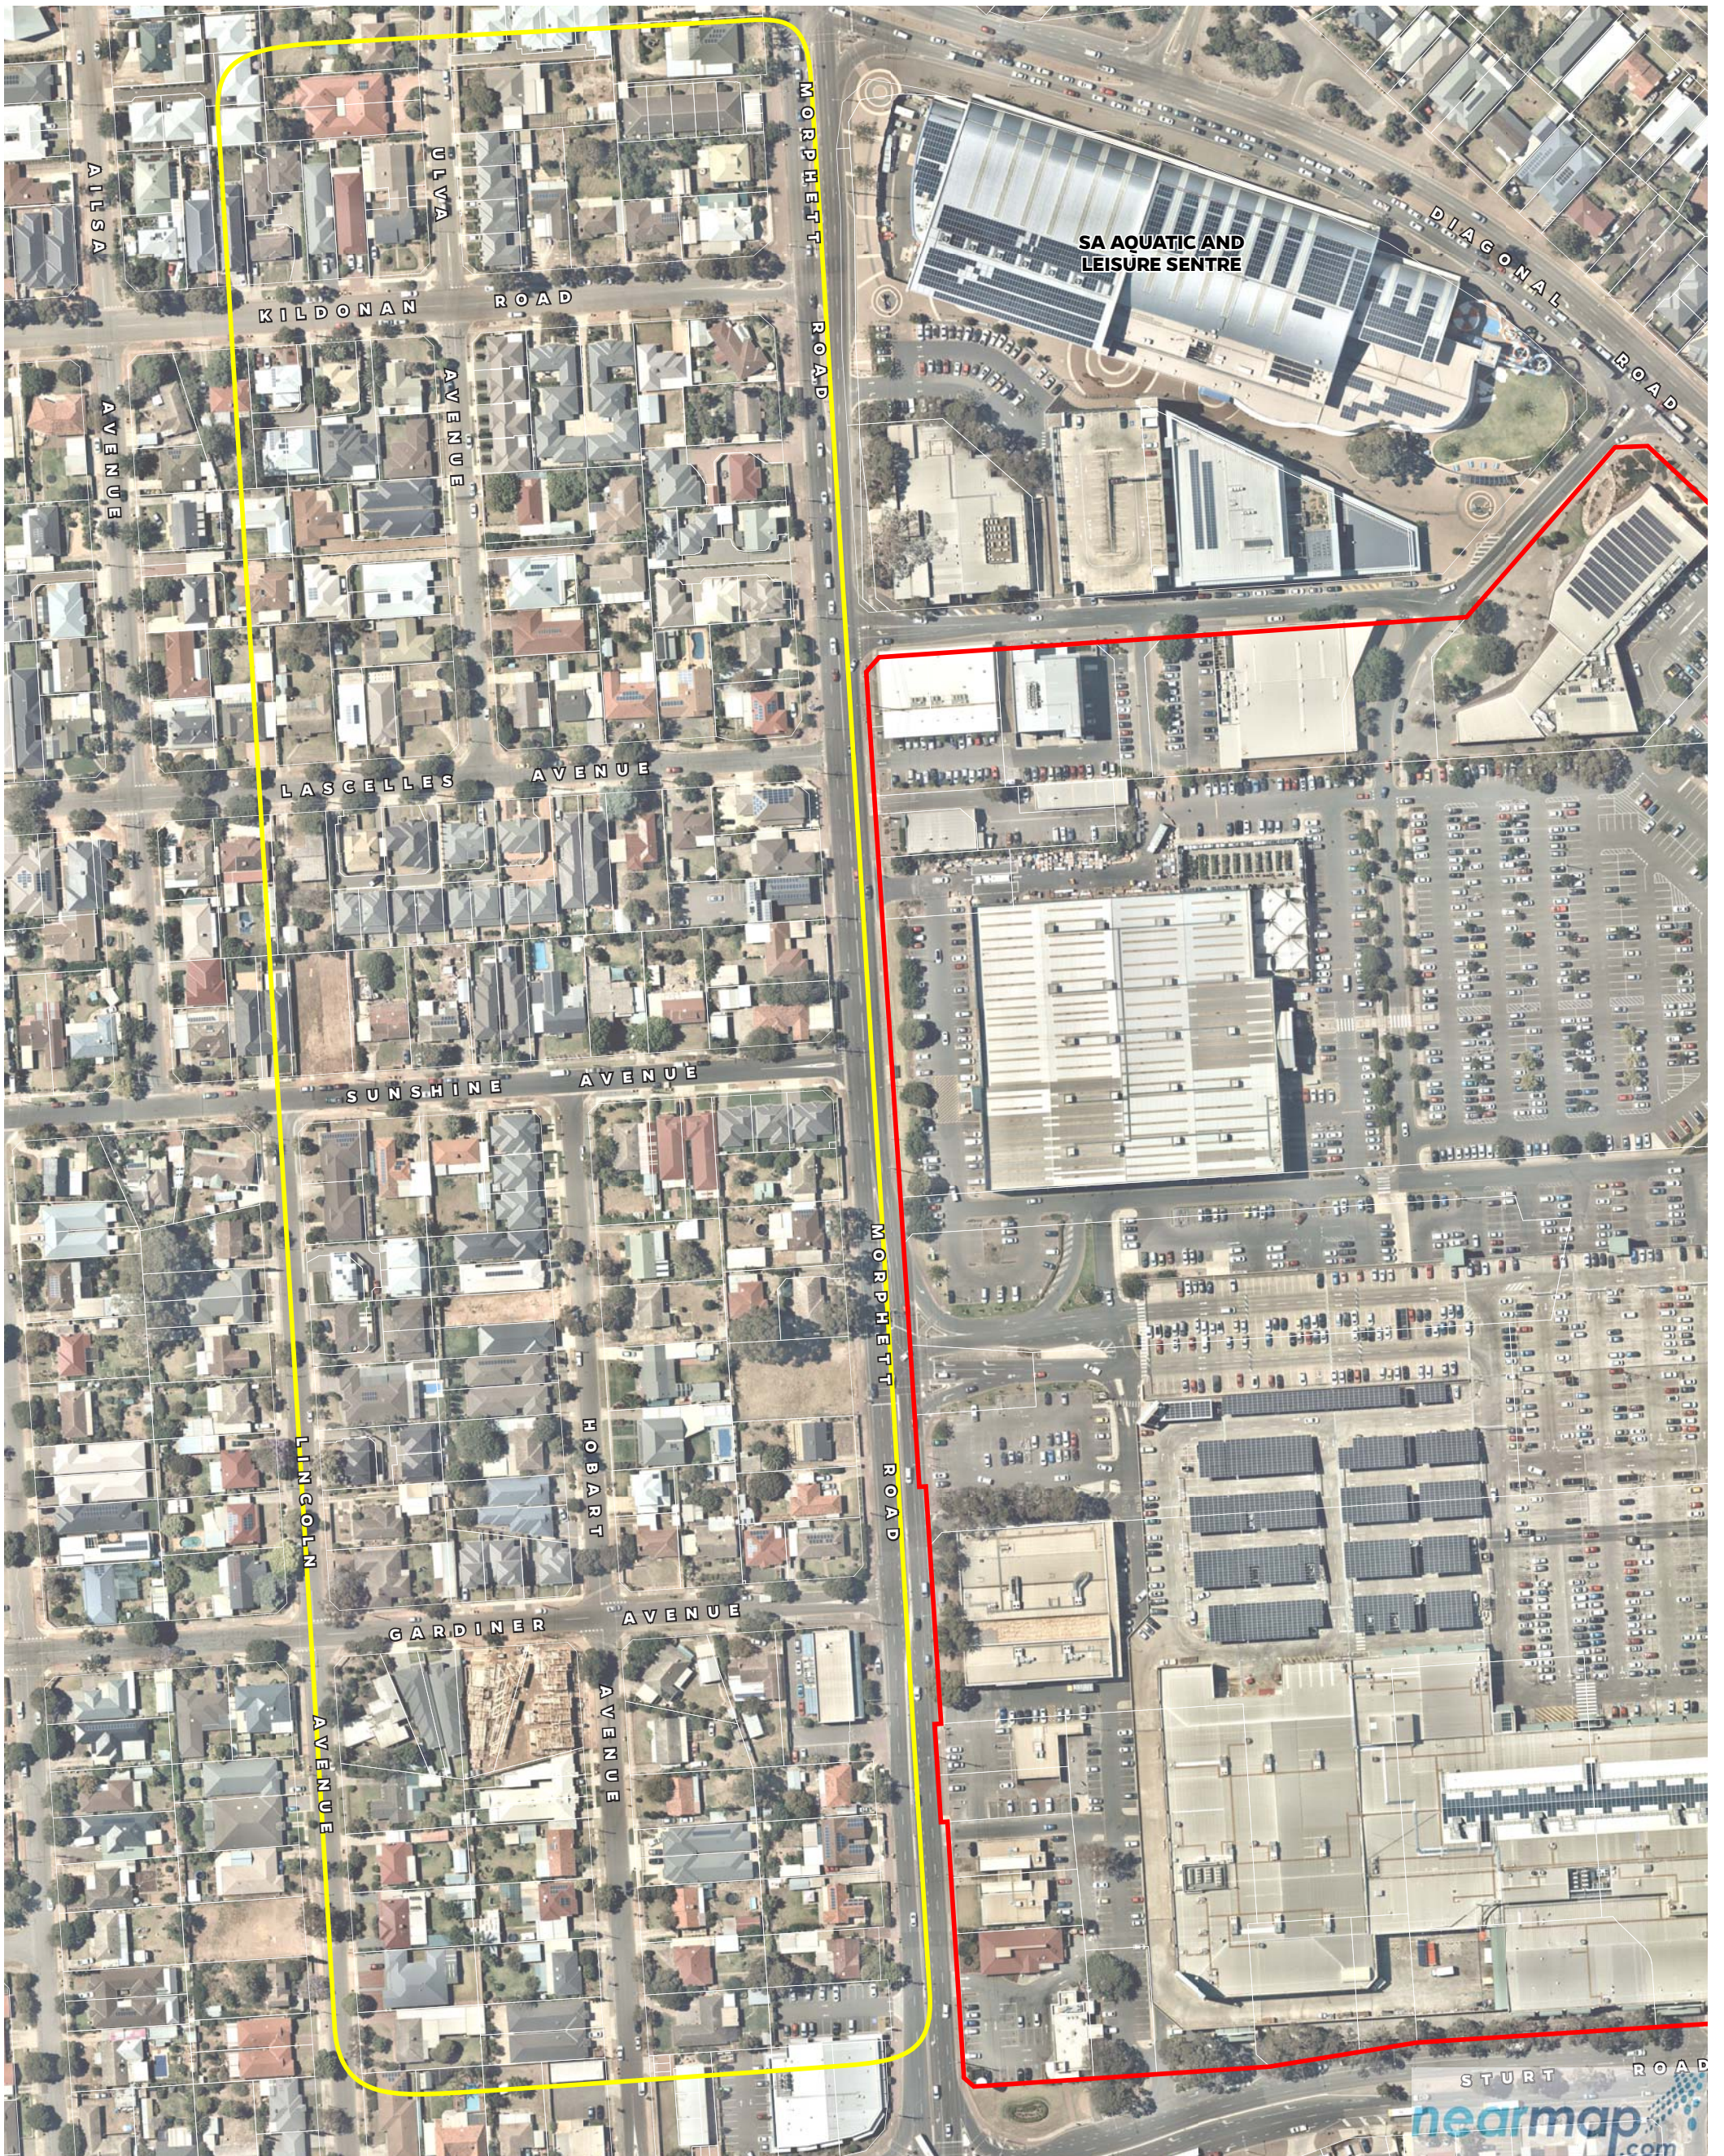

- Westfield Marion Shopping Centre
- Study Area

RECEIVED
7 May 2019
SCAP

**On-Street Car Parking Study
- Study area 3**

ADJACENT WESTFIELD MARION SHOPPING CENTRE

For Scentre Group

AERIAL IMAGE: Wednesday, 5th December 2018 - approximately 4:00PM