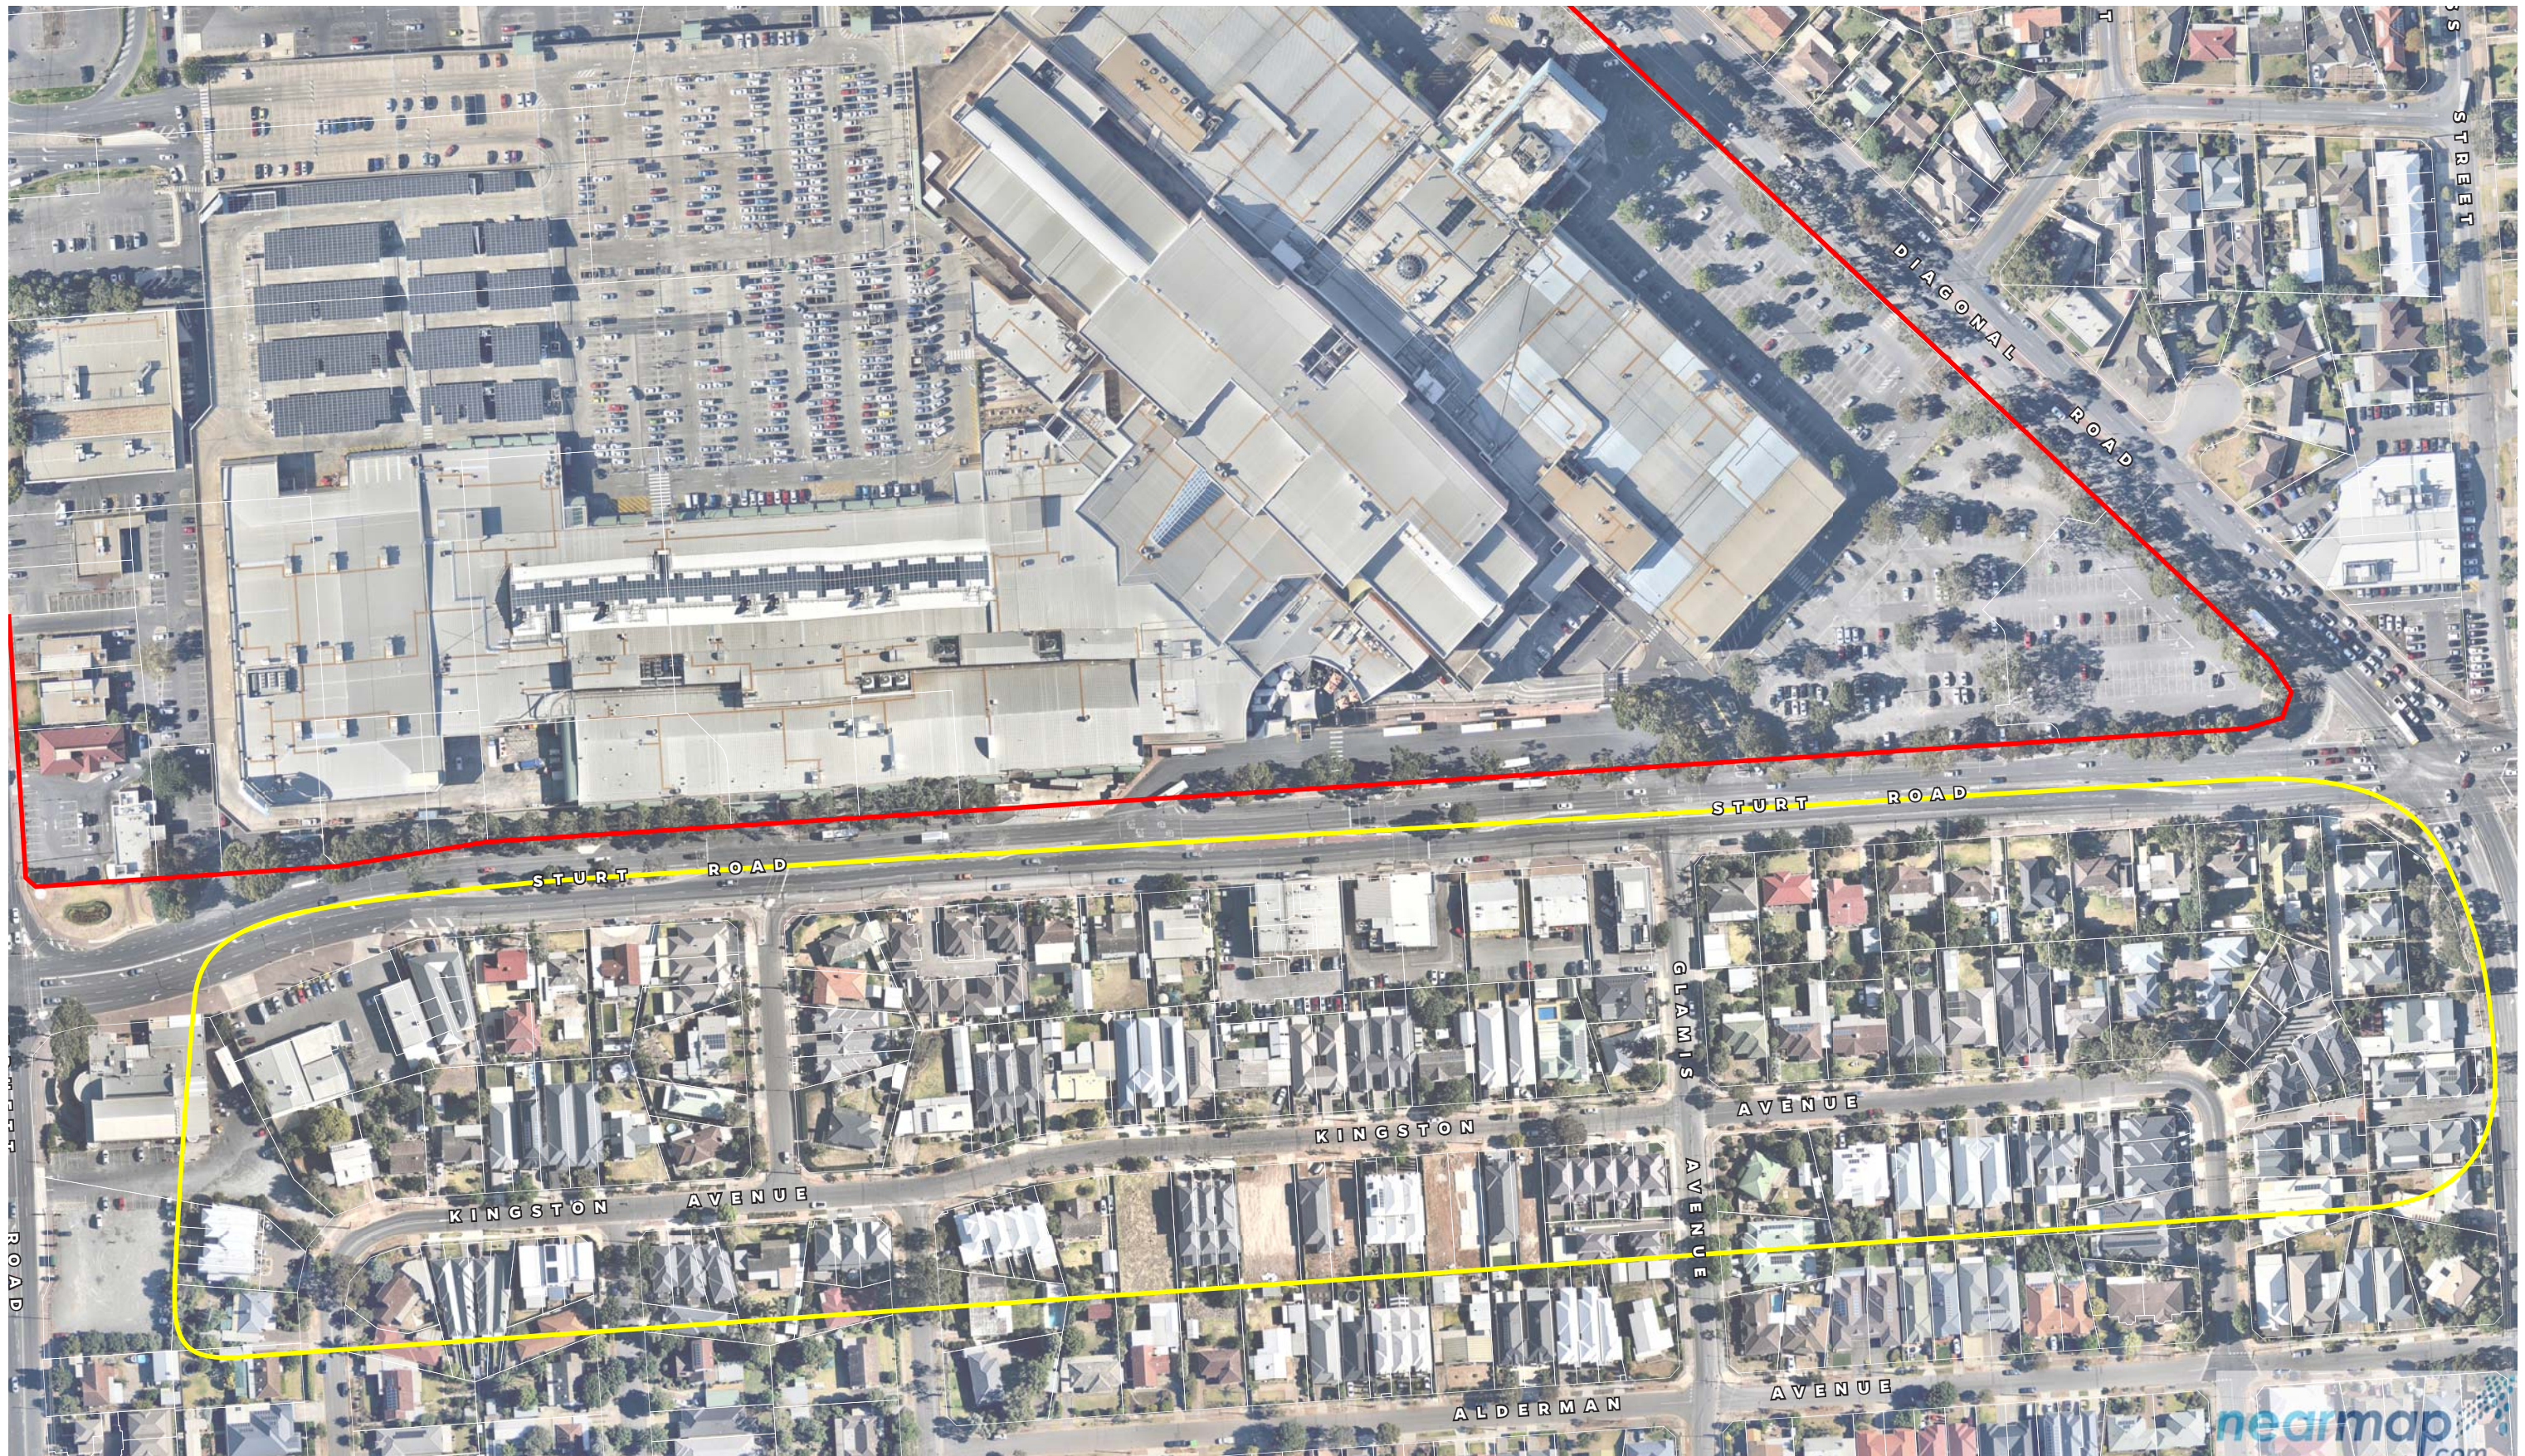

AERIAL IMAGE: Tuesday, 16th January 2018 - approximately 5:30PM

- Westfield Marion Shopping Centre
- Study Area

RECEIVED
7 May 2019
SCAP

**On-Street Car Parking Study
- Study area 3**

ADJACENT WESTFIELD MARION SHOPPING CENTRE

For Scentre Group