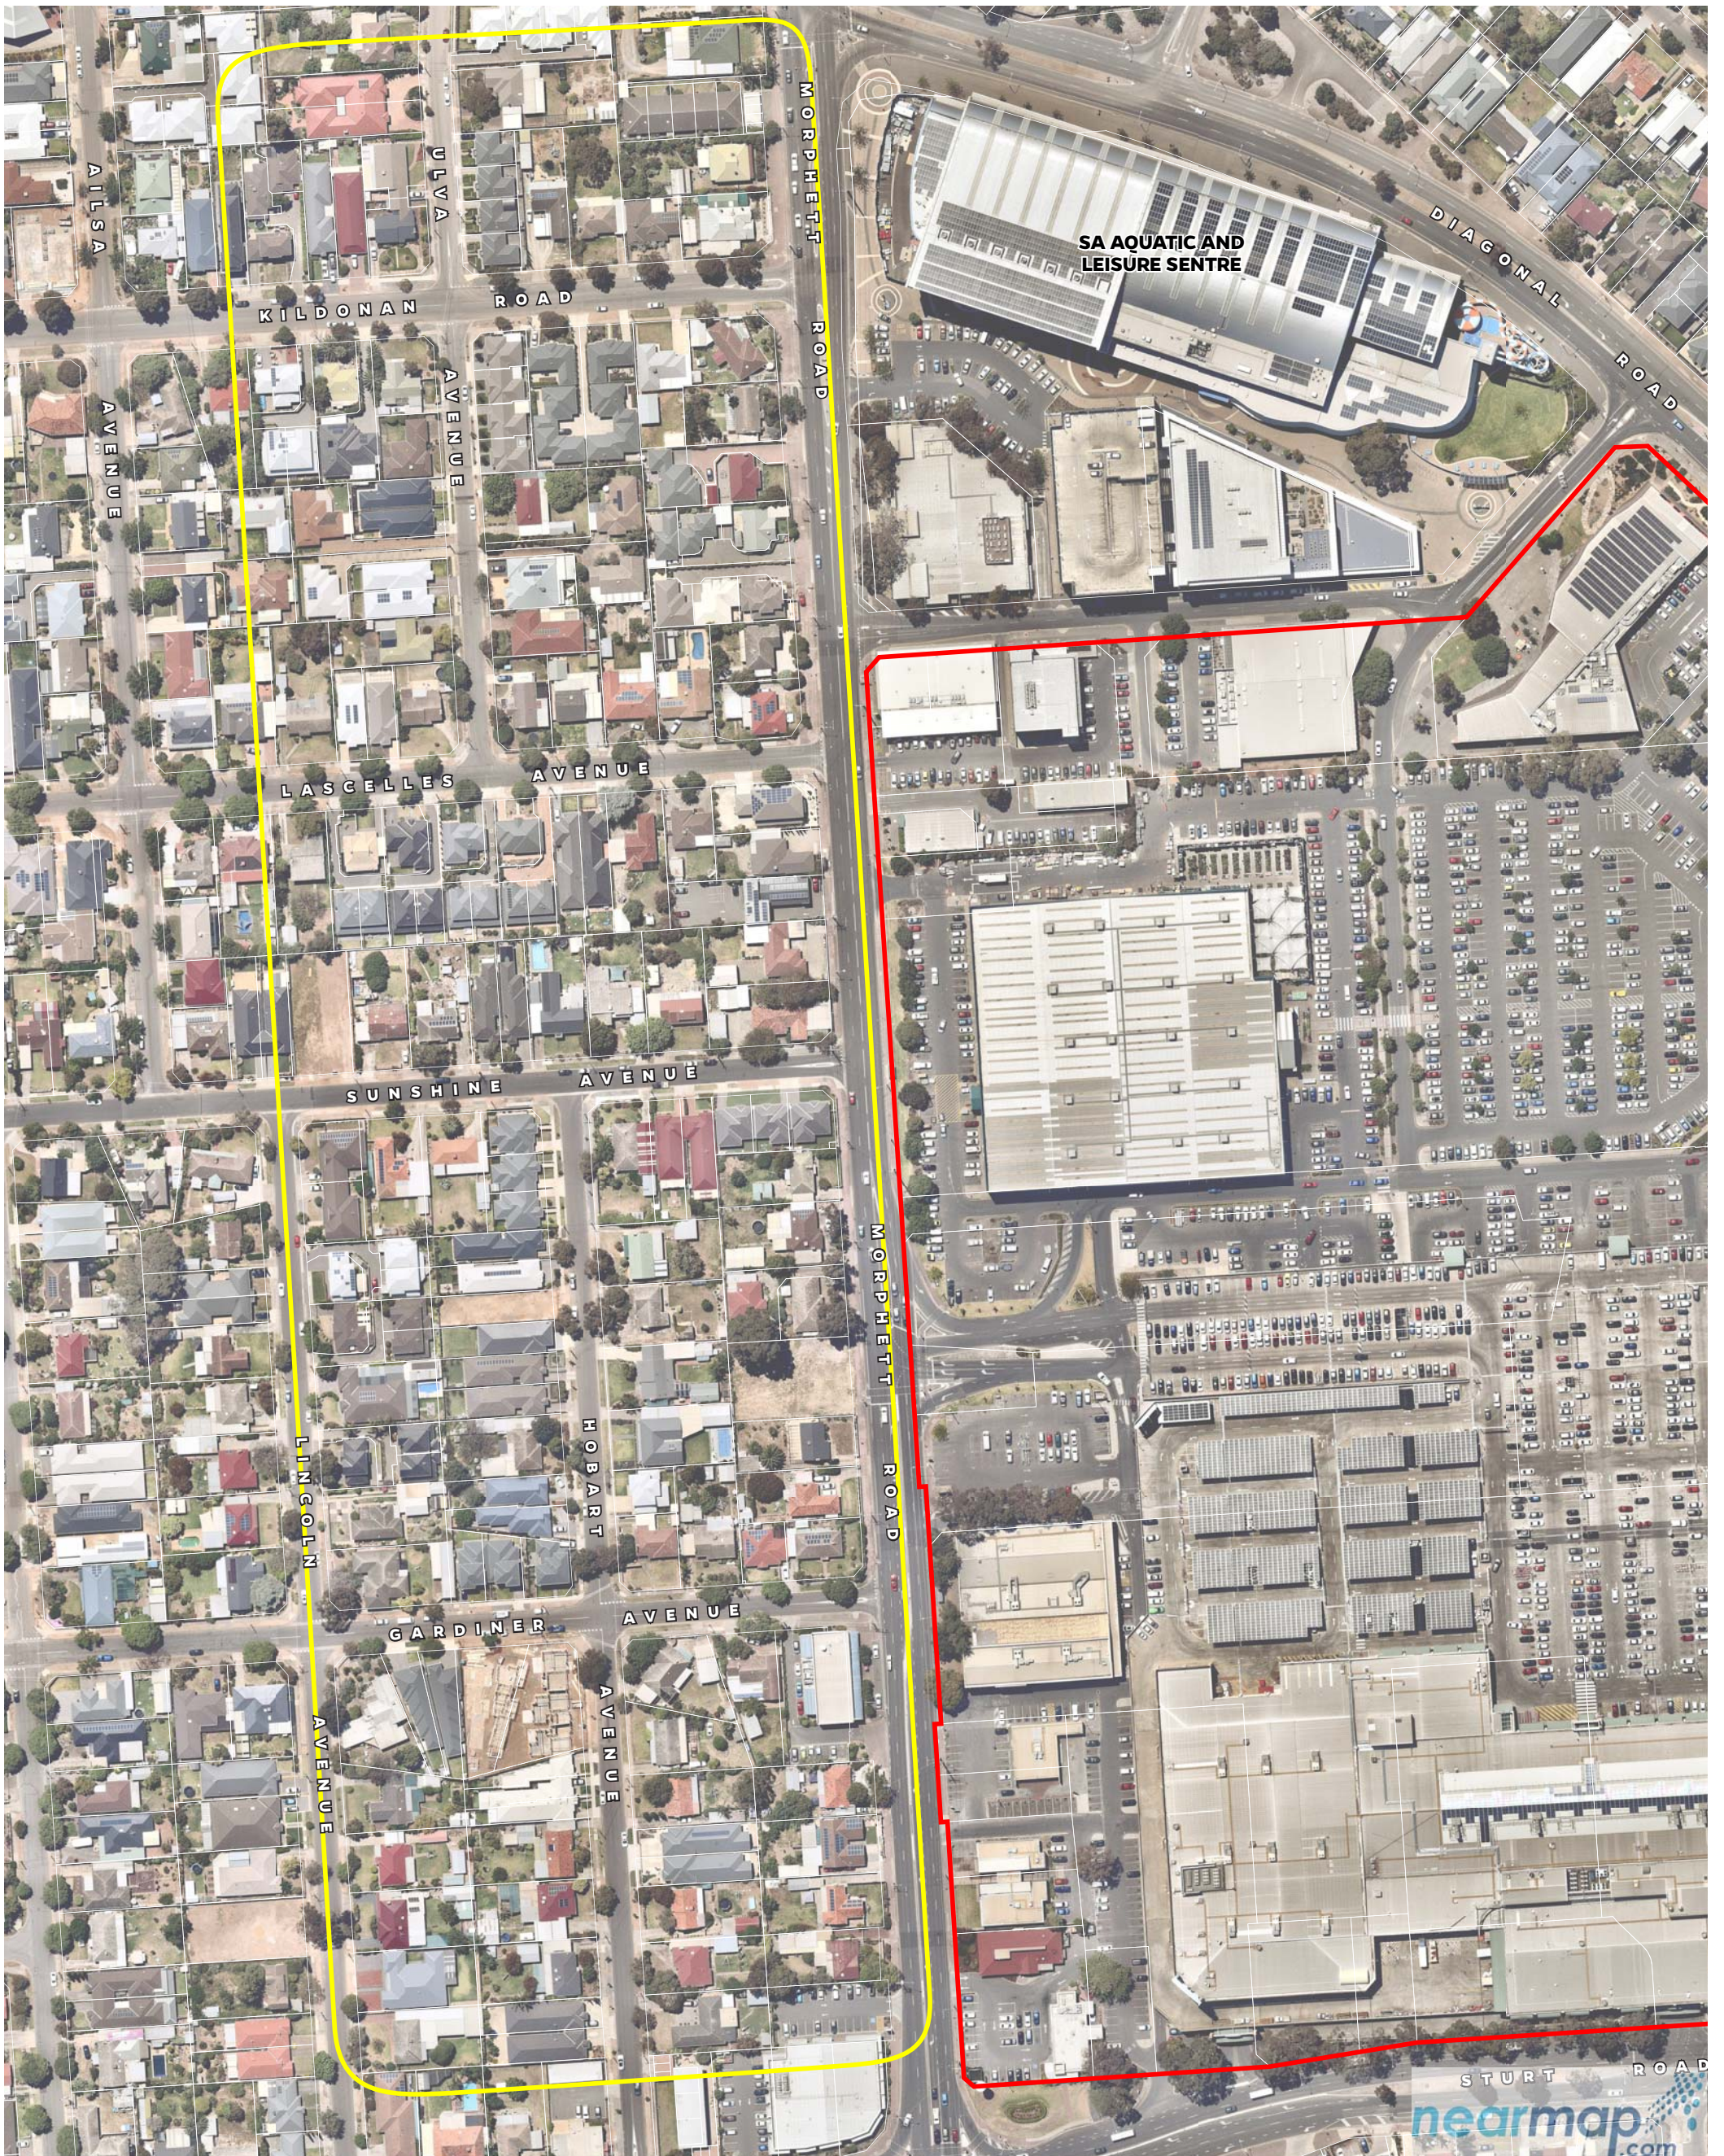

- Westfield Marion Shopping Centre
- Study Area

RECEIVED
7 May 2019
SCAP

**On-Street Car Parking Study
- Study area 3**

ADJACENT WESTFIELD MARION SHOPPING CENTRE

For Scentre Group

AERIAL IMAGE: Monday, 29th October 2018 - approximately 1:00PM